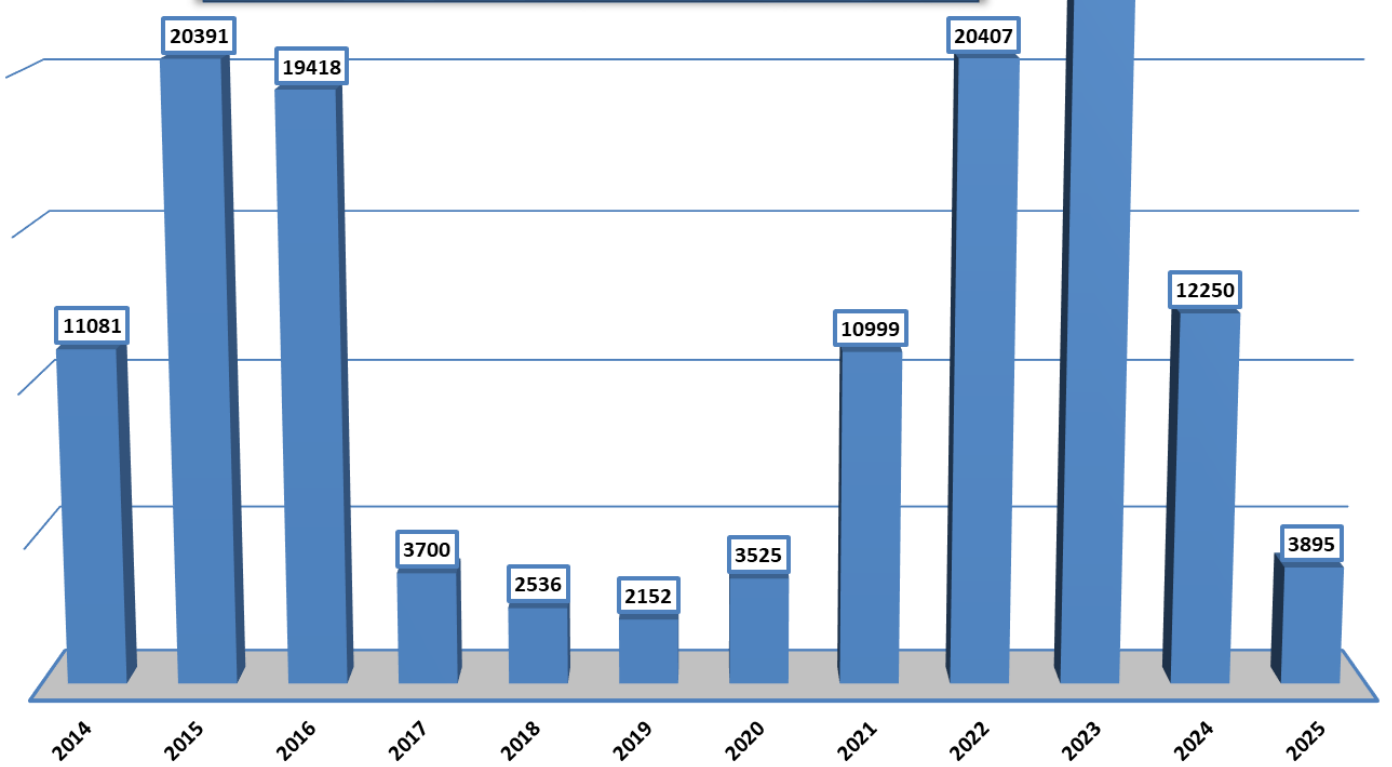

Bulgarian State Agency for Refugees
Total number of applications for international protection submitted,
01.01.2015- 31.12.2025

Bulgarian State Agency for Refugees
Total number of decisions on applications for international protection
01.01.2015 - 31.12.2025

Bulgarian State Agency for Refugees
Refugee population by gender in December 2025

Bulgarian State Agency for Refugees
Top 5 asylum seeker countries of origin 01.01.1993 - 31.12.2025

Bulgarian State Agency for Refugees
Top 5 asylum seeker countries of origin in 2025