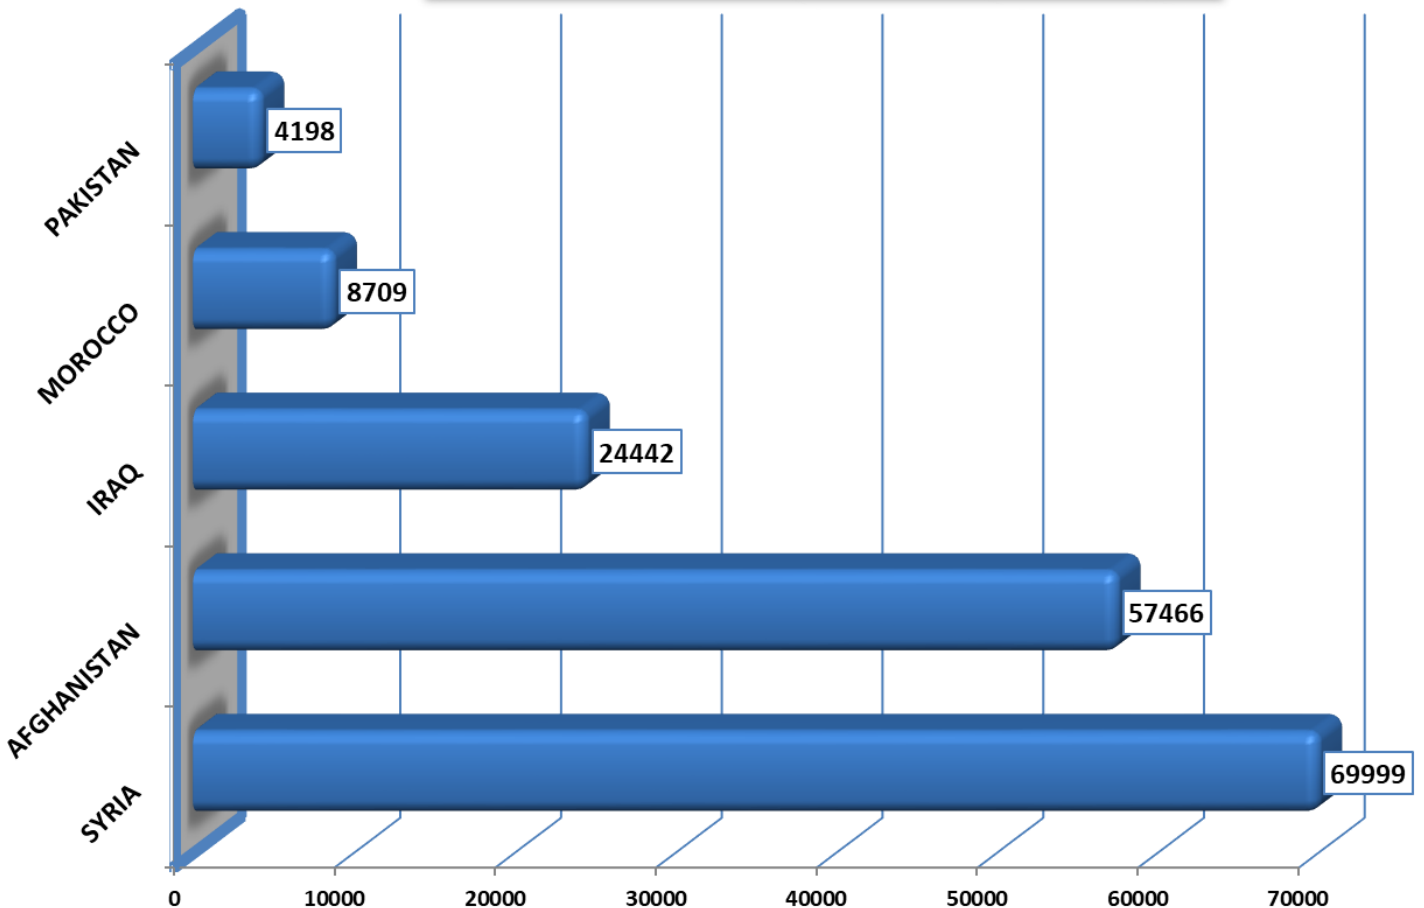

Bulgarian State Agency for Refugees
Total number of applications for international protection submitted,
01.01.2015- 31.12.2025

Bulgarian State Agency for Refugees
Total number of decisions on applications for international protection
01.01.2015 - 31.12.2025

Bulgarian State Agency for Refugees
Refugee population by gender in December 2025

Bulgarian State Agency for Refugees
Top 5 asylum seeker countries of origin 01.01.1993 - 31.12.2025

Bulgarian State Agency for Refugees
Top 5 asylum seeker countries of origin in 2025