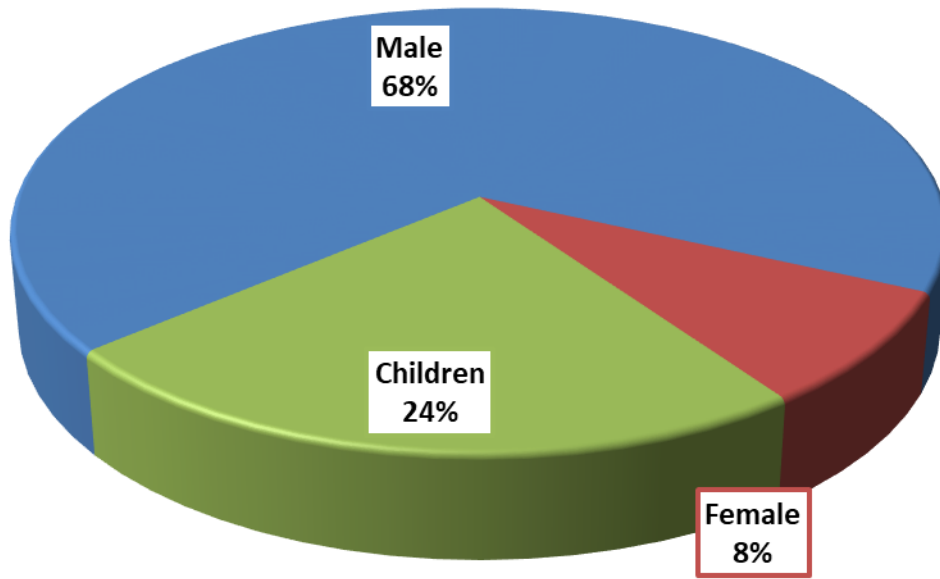

Bulgarian State Agency for Refugees
Total number of applications for international protection submitted,
01.01.2015- 31.12.2025

Bulgarian State Agency for Refugees
Total number of decisions on applications for international protection
01.01.2015 - 31.12.2025

Bulgarian State Agency for Refugees
Refugee population by gender in December 2025

Bulgarian State Agency for Refugees
Top 5 asylum seeker countries of origin 01.01.1993 - 31.12.2025

Bulgarian State Agency for Refugees
Top 5 asylum seeker countries of origin in 2025