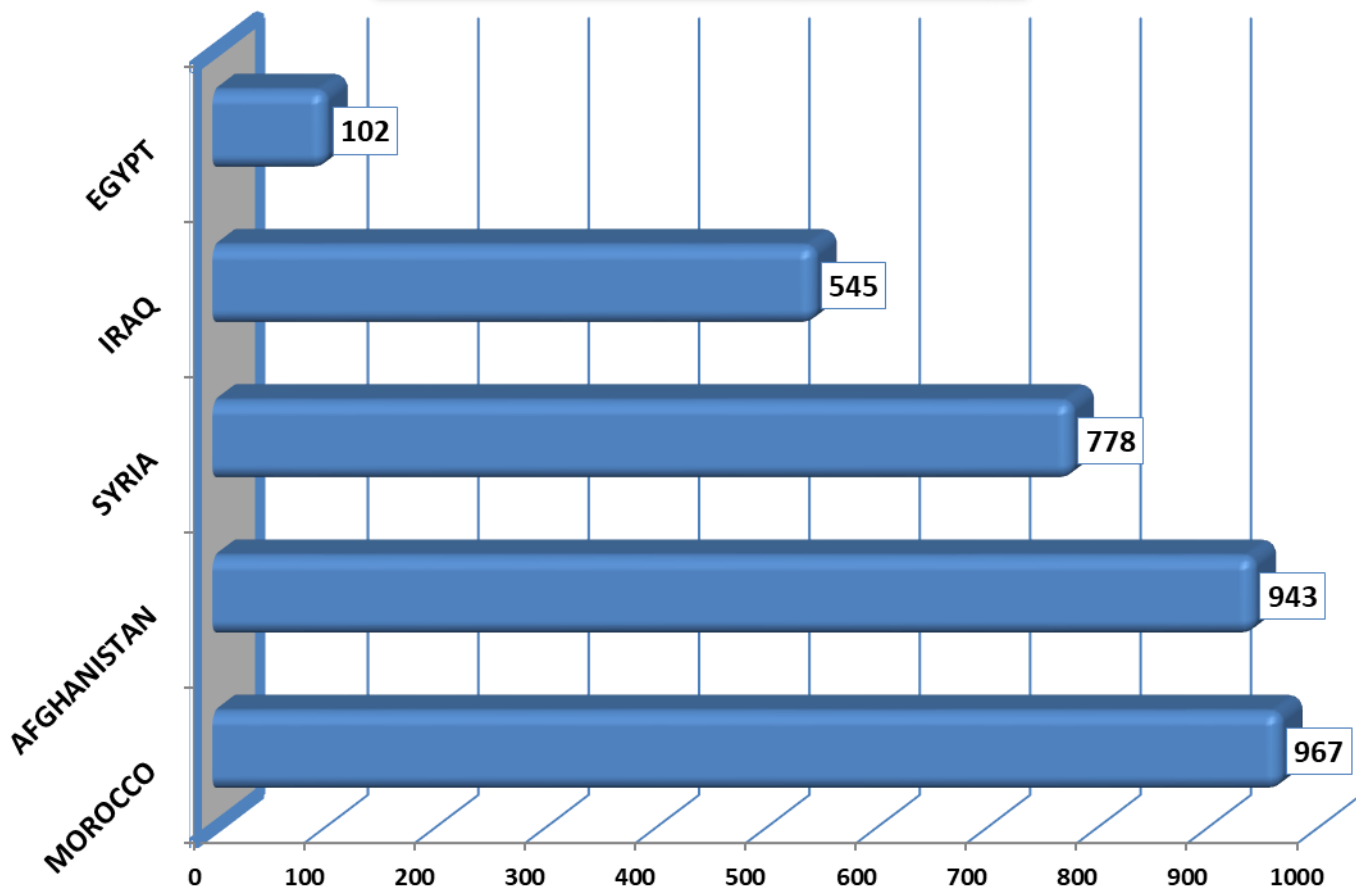

Bulgarian State Agency for Refugees
Total number of applications for international protection submitted,
01.01.2015- 31.12.2025

Bulgarian State Agency for Refugees
Total number of decisions on applications for international protection
01.01.2015 - 31.12.2025

Bulgarian State Agency for Refugees
Refugee population by gender in December 2025

Bulgarian State Agency for Refugees
Top 5 asylum seeker countries of origin 01.01.1993 - 31.12.2025

Bulgarian State Agency for Refugees
Top 5 asylum seeker countries of origin in 2025