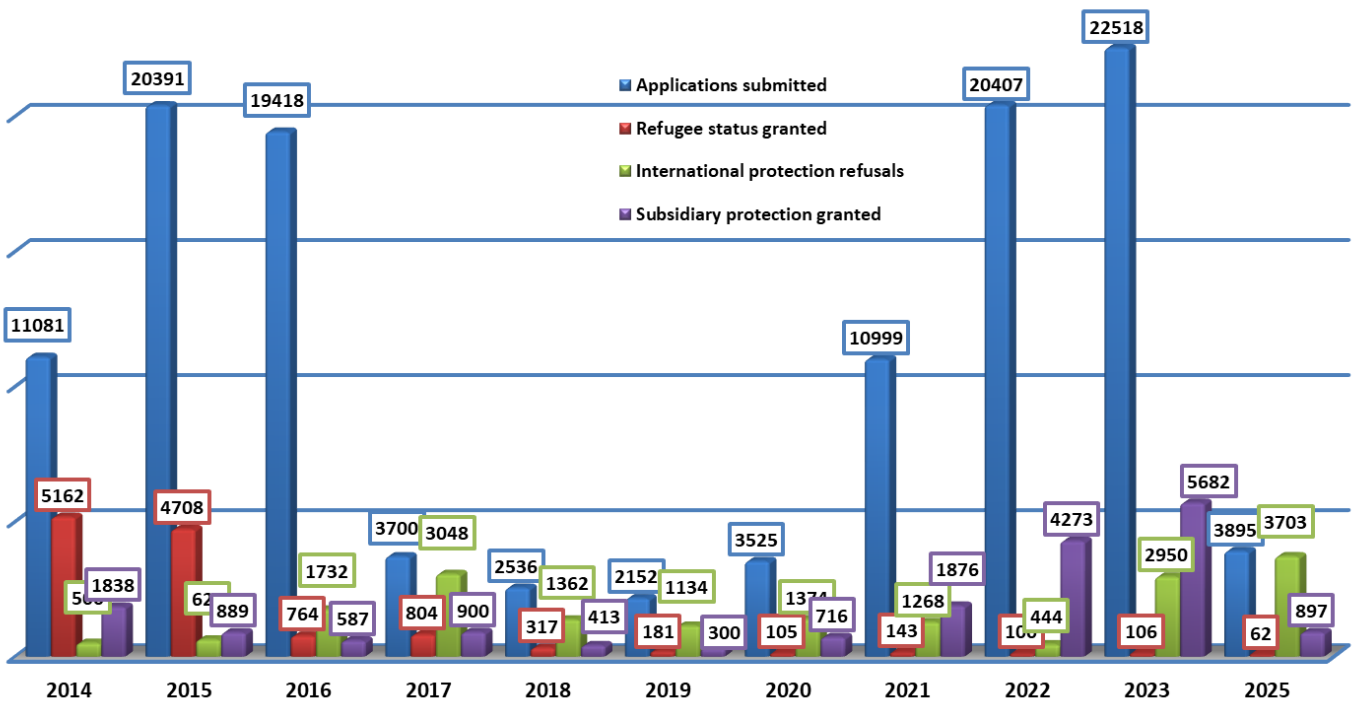

Bulgarian State Agency for Refugees
Total number of applications for international protection submitted,
01.01.2015- 31.12.2025

Bulgarian State Agency for Refugees
Total number of decisions on applications for international protection
01.01.2015 - 31.12.2025

Bulgarian State Agency for Refugees
Refugee population by gender in December 2025

Bulgarian State Agency for Refugees
Top 5 asylum seeker countries of origin 01.01.1993 - 31.12.2025

Bulgarian State Agency for Refugees
Top 5 asylum seeker countries of origin in 2025