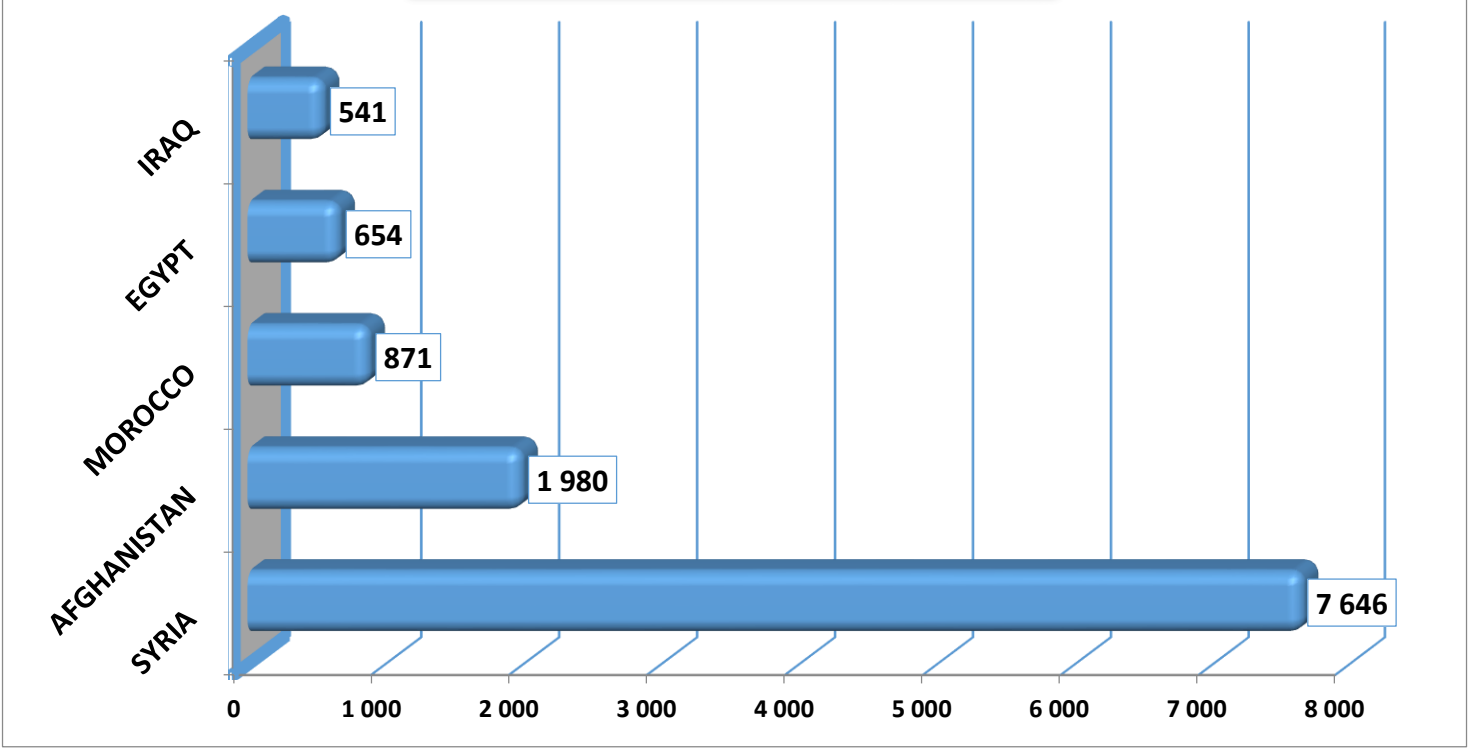

Bulgarian State Agency for Refugees
 Total number of applications for international protection submitted,
 01.01.2014 - 31.12.2024

Bulgarian State Agency for Refugees
 Total number of decisions on applications for international protection
 01.01.2014 - 31.12.2024

Bulgarian State Agency for Refugees
Refugee population by gender in December 2024

Bulgarian State Agency for Refugees
Top 5 asylum seeker countries of origin 01.01.1993 - 31.12.2024

**Bulgarian State Agency for Refugees
Top 5 asylum seeker countries of origin in 2024**