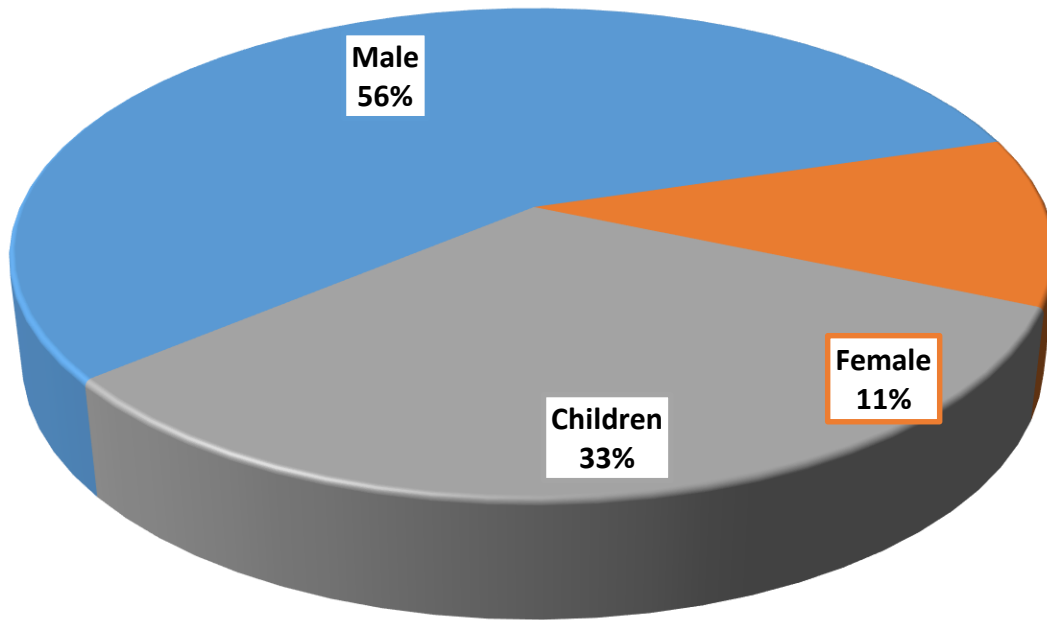

Bulgarian State Agency for Refugees
 Total number of applications for international protection submitted,
 01.01.2014 - 31.12.2024

Bulgarian State Agency for Refugees
 Total number of decisions on applications for international protection
 01.01.2014 - 31.12.2024

Bulgarian State Agency for Refugees
Refugee population by gender in December 2024

Bulgarian State Agency for Refugees
Top 5 asylum seeker countries of origin 01.01.1993 - 31.12.2024

**Bulgarian State Agency for Refugees
Top 5 asylum seeker countries of origin in 2024**