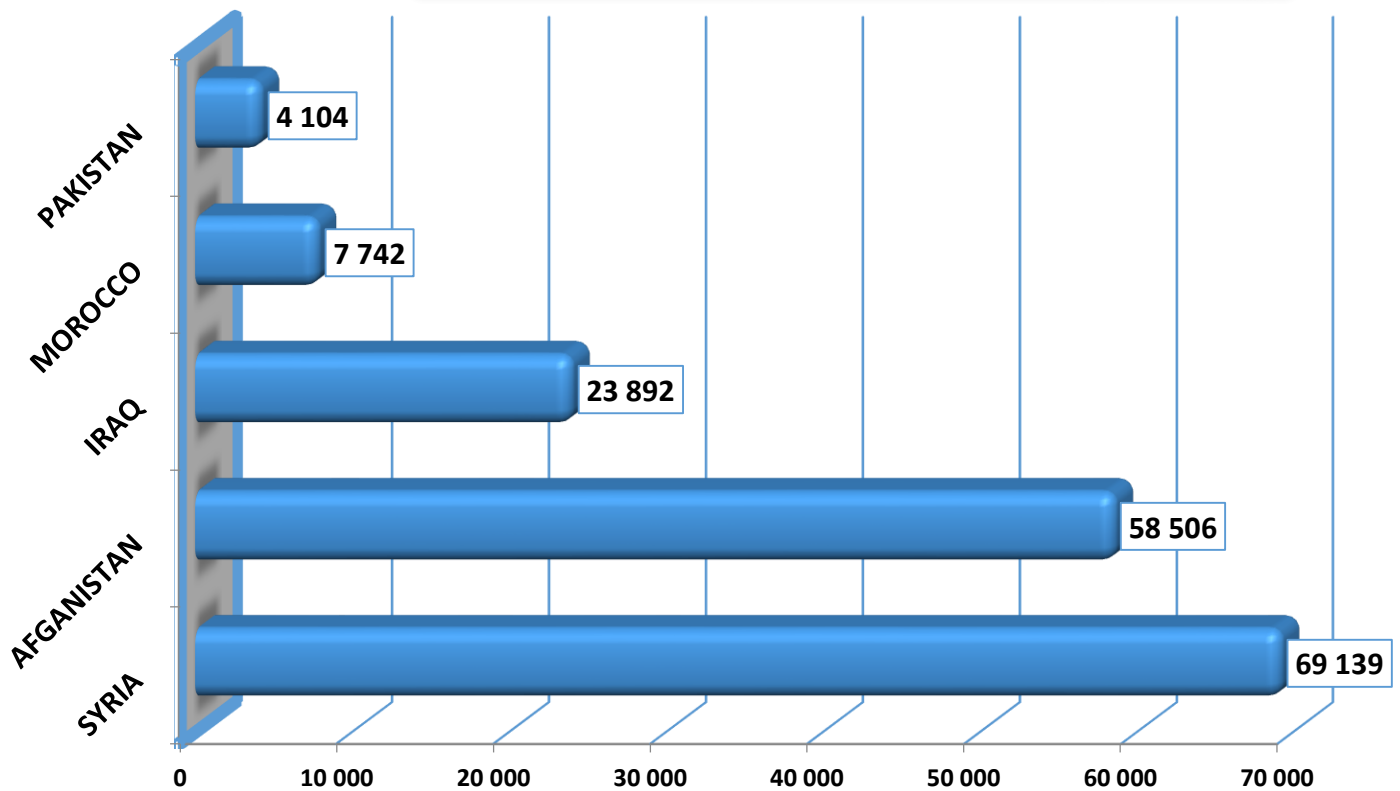

Bulgarian State Agency for Refugees
 Total number of applications for international protection submitted,
 01.01.2014 - 31.12.2024

Bulgarian State Agency for Refugees
 Total number of decisions on applications for international protection
 01.01.2014 - 31.12.2024

Bulgarian State Agency for Refugees
Refugee population by gender in December 2024

Bulgarian State Agency for Refugees
Top 5 asylum seeker countries of origin 01.01.1993 - 31.12.2024

**Bulgarian State Agency for Refugees
Top 5 asylum seeker countries of origin in 2024**