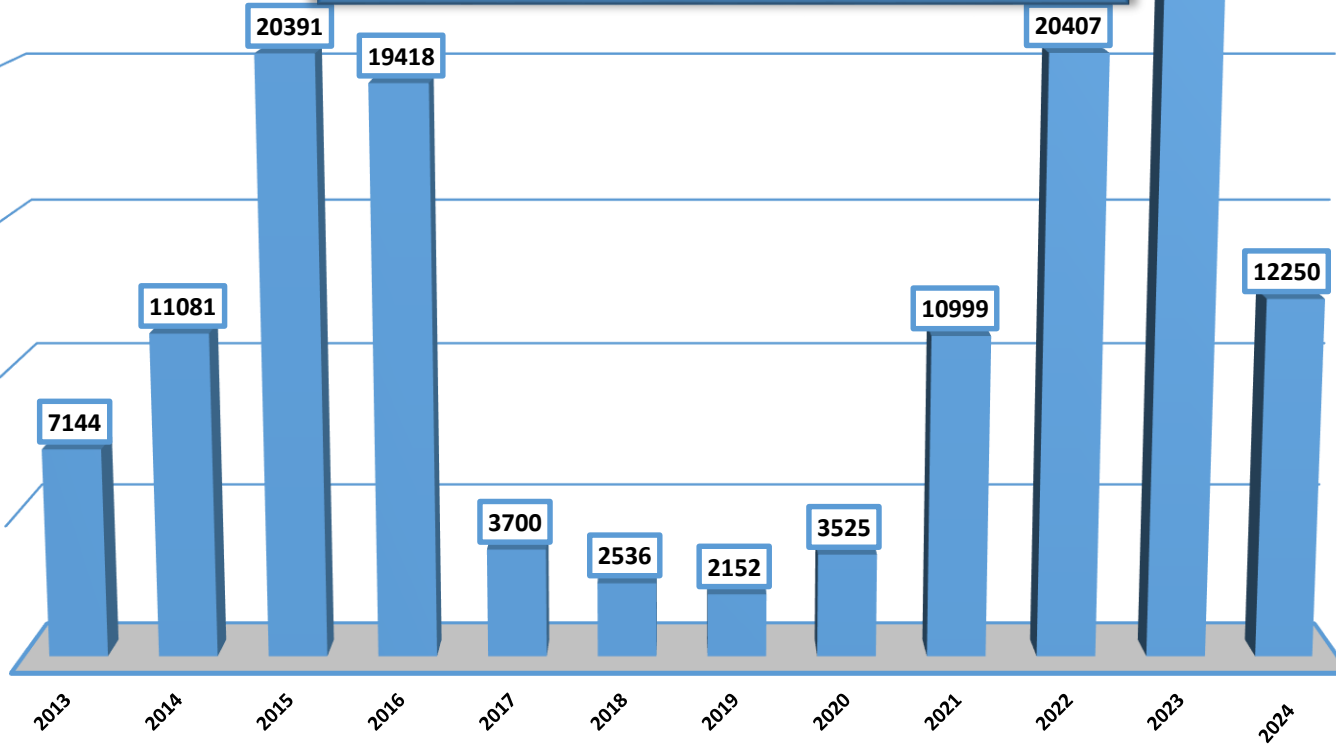

Bulgarian State Agency for Refugees
 Total number of applications for international protection submitted,
 01.01.2014 - 31.12.2024

Bulgarian State Agency for Refugees
 Total number of decisions on applications for international protection
 01.01.2014 - 31.12.2024

Bulgarian State Agency for Refugees
Refugee population by gender in December 2024

Bulgarian State Agency for Refugees
Top 5 asylum seeker countries of origin 01.01.1993 - 31.12.2024

**Bulgarian State Agency for Refugees
Top 5 asylum seeker countries of origin in 2024**