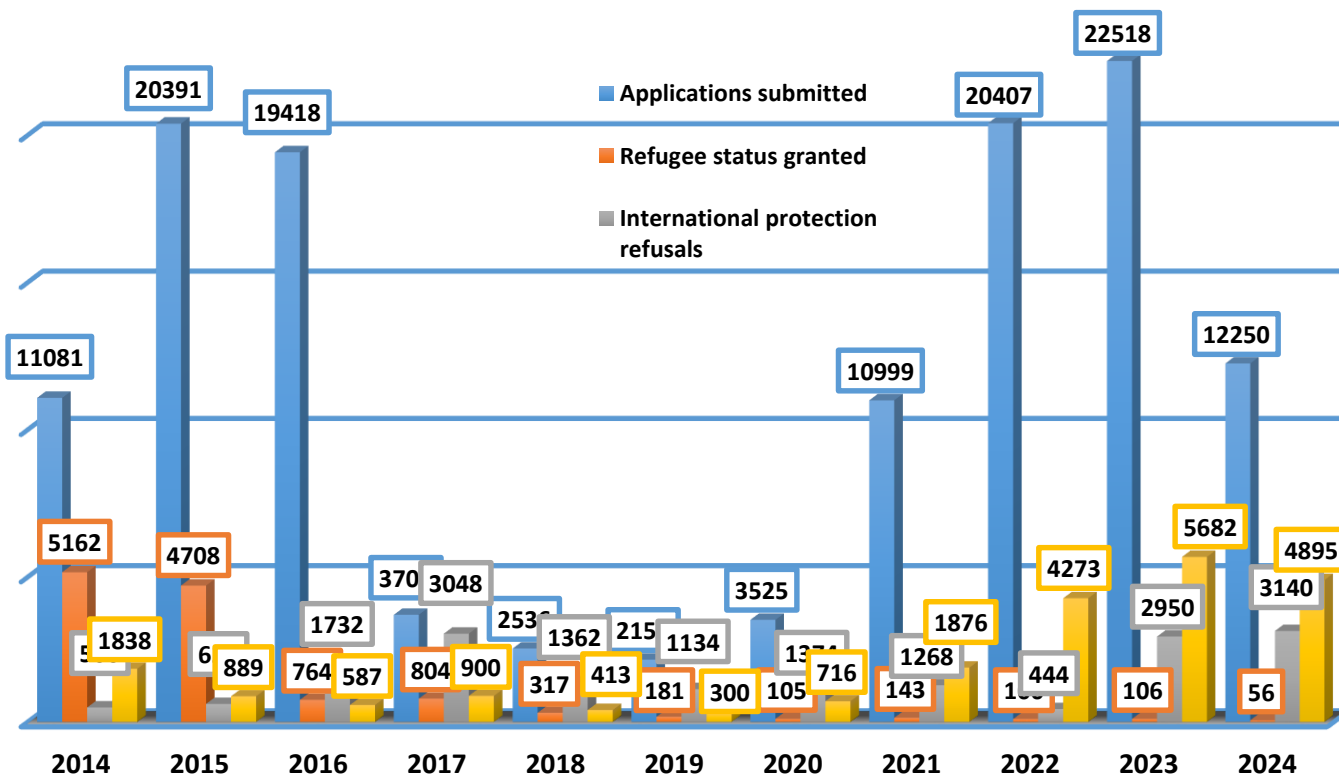

Bulgarian State Agency for Refugees
 Total number of applications for international protection submitted,
 01.01.2014 - 31.12.2024

Bulgarian State Agency for Refugees
 Total number of decisions on applications for international protection
 01.01.2014 - 31.12.2024

Bulgarian State Agency for Refugees
Refugee population by gender in December 2024

Bulgarian State Agency for Refugees
Top 5 asylum seeker countries of origin 01.01.1993 - 31.12.2024

**Bulgarian State Agency for Refugees
Top 5 asylum seeker countries of origin in 2024**

**Bulgarian State Agency for Refugees
Total number of applications for international protection submitted in 2024**