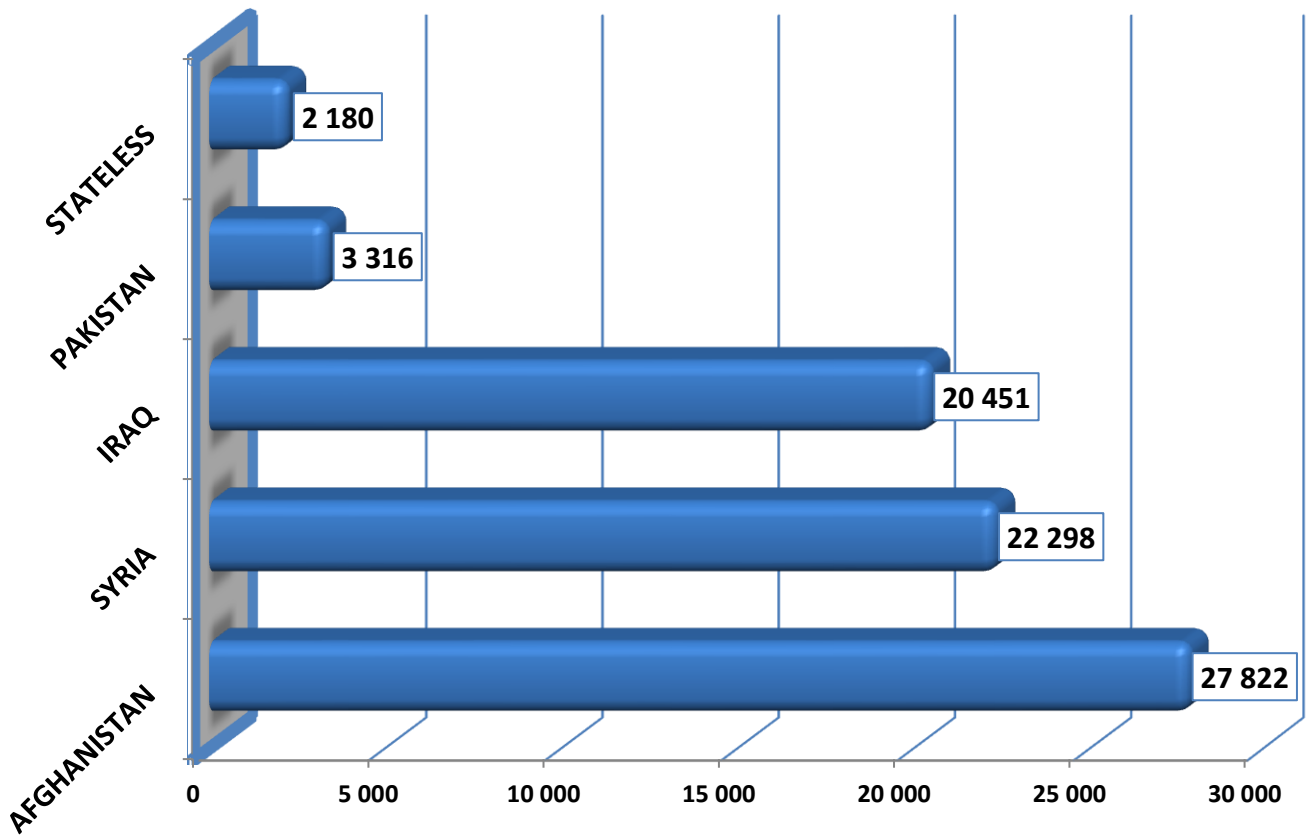

Bulgarian State Agency for Refugees
Total number of applications for international protection submitted,
01.01.2010 - 31.03.2020

Bulgarian State Agency for Refugees
Total number of decisions on applications for international protection
01.01.2010 - 31.03.2020

Bulgarian State Agency for Refugees
Refugee population by gender in March 2020

Bulgarian State Agency for Refugees
Top 5 asylum seeker countries of origin 01.01.1993 - 31.03.2020

Bulgarian State Agency for Refugees
Top 5 asylum seeker countries of origin in 2020