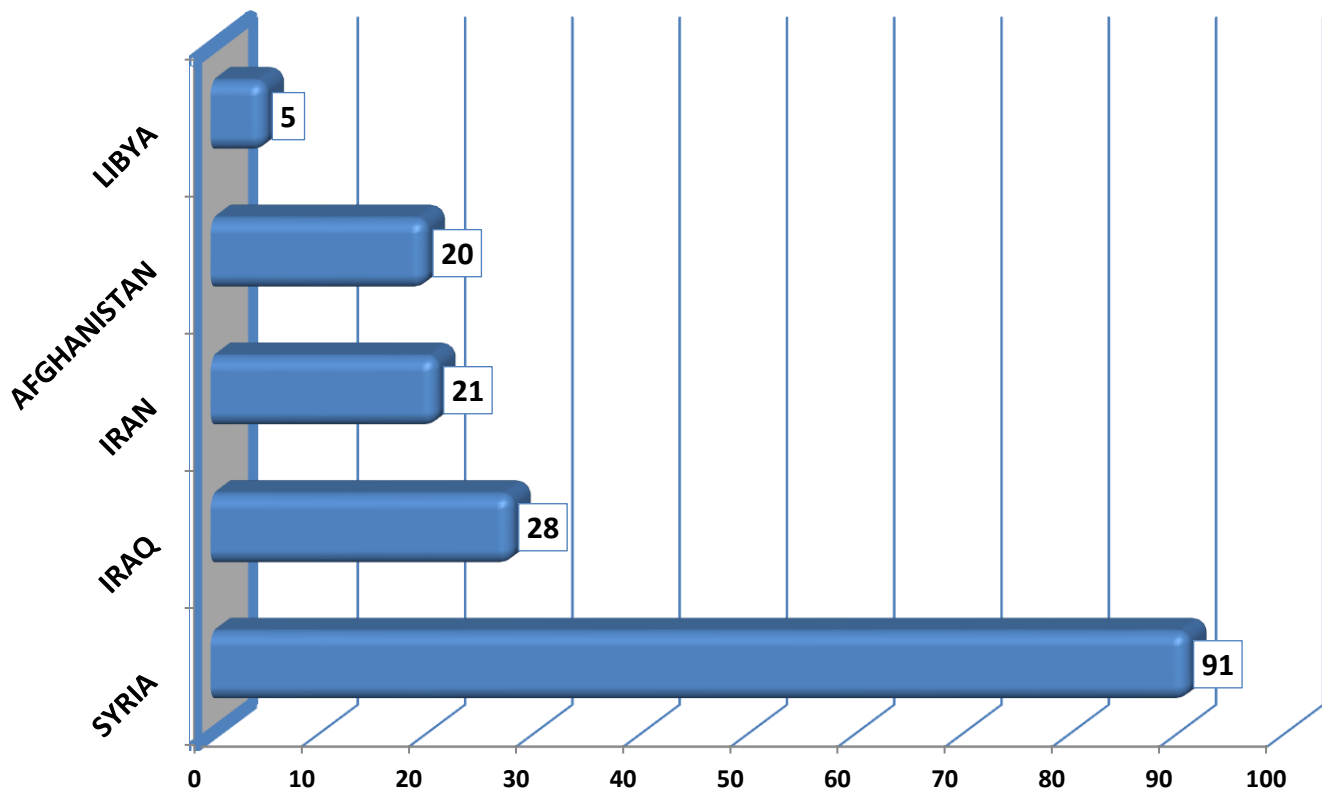

Bulgarian State Agency for Refugees
Total number of applications for international protection submitted,
01.01.2010 - 31.03.2020

Bulgarian State Agency for Refugees
Total number of decisions on applications for international protection
01.01.2010 - 31.03.2020

Bulgarian State Agency for Refugees
Refugee population by gender in March 2020

Bulgarian State Agency for Refugees
Top 5 asylum seeker countries of origin 01.01.1993 - 31.03.2020

Bulgarian State Agency for Refugees
Top 5 asylum seeker countries of origin in 2020