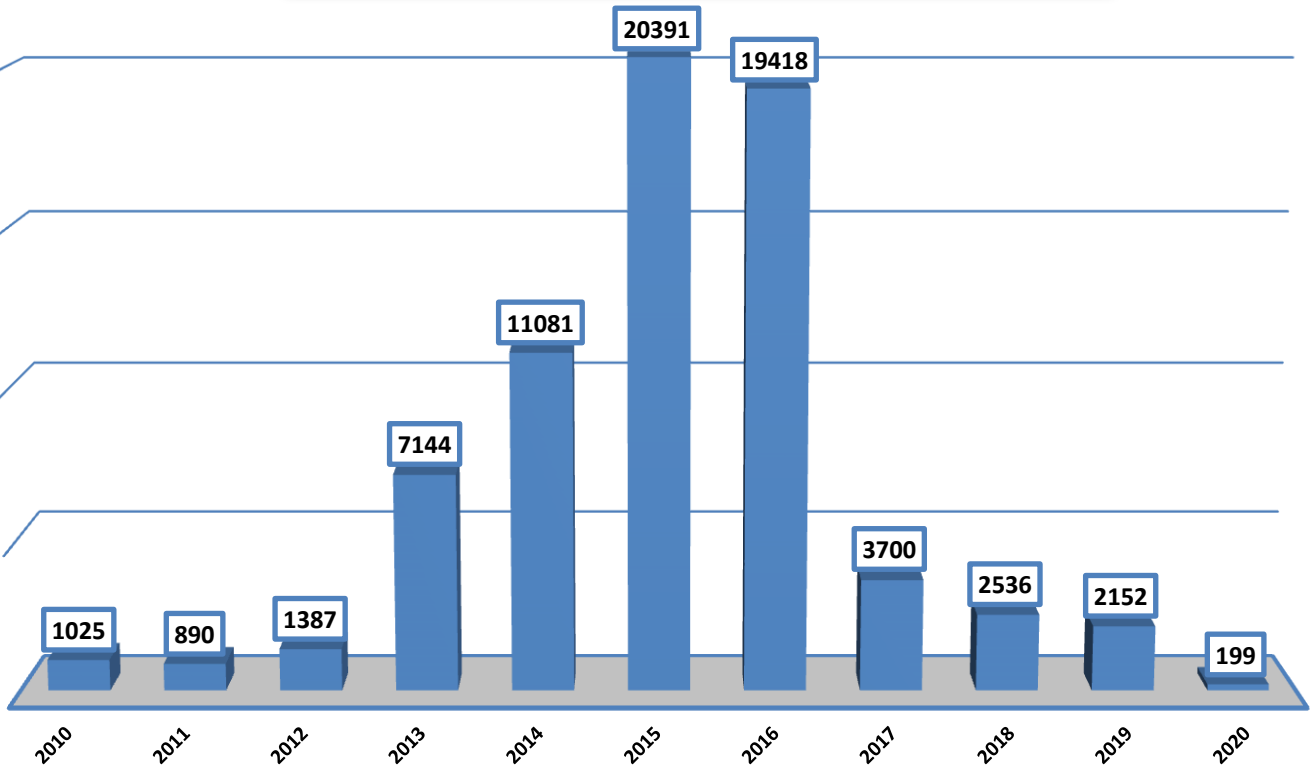

Bulgarian State Agency for Refugees
Total number of applications for international protection submitted,
01.01.2010 - 31.03.2020

Bulgarian State Agency for Refugees
Total number of decisions on applications for international protection
01.01.2010 - 31.03.2020

Bulgarian State Agency for Refugees
Refugee population by gender in March 2020

Bulgarian State Agency for Refugees
Top 5 asylum seeker countries of origin 01.01.1993 - 31.03.2020

Bulgarian State Agency for Refugees
Top 5 asylum seeker countries of origin in 2020