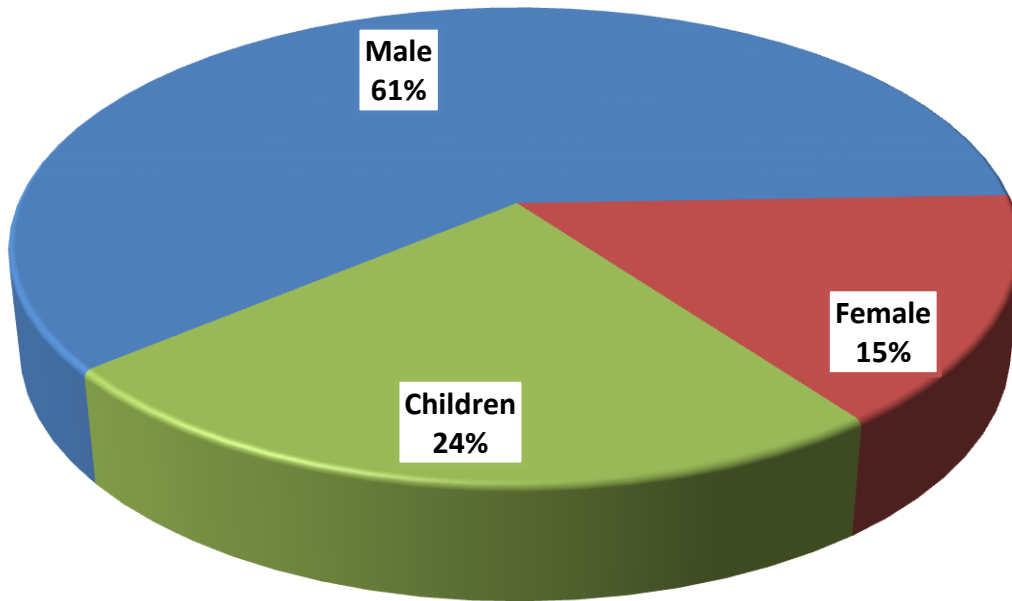

Bulgarian State Agency for Refugees
Total number of applications for international protection submitted,
01.01.2010 - 31.03.2020

Bulgarian State Agency for Refugees
Total number of decisions on applications for international protection
01.01.2010 - 31.03.2020

Bulgarian State Agency for Refugees
Refugee population by gender in March 2020

Bulgarian State Agency for Refugees
Top 5 asylum seeker countries of origin 01.01.1993 - 31.03.2020

Bulgarian State Agency for Refugees
Top 5 asylum seeker countries of origin in 2020