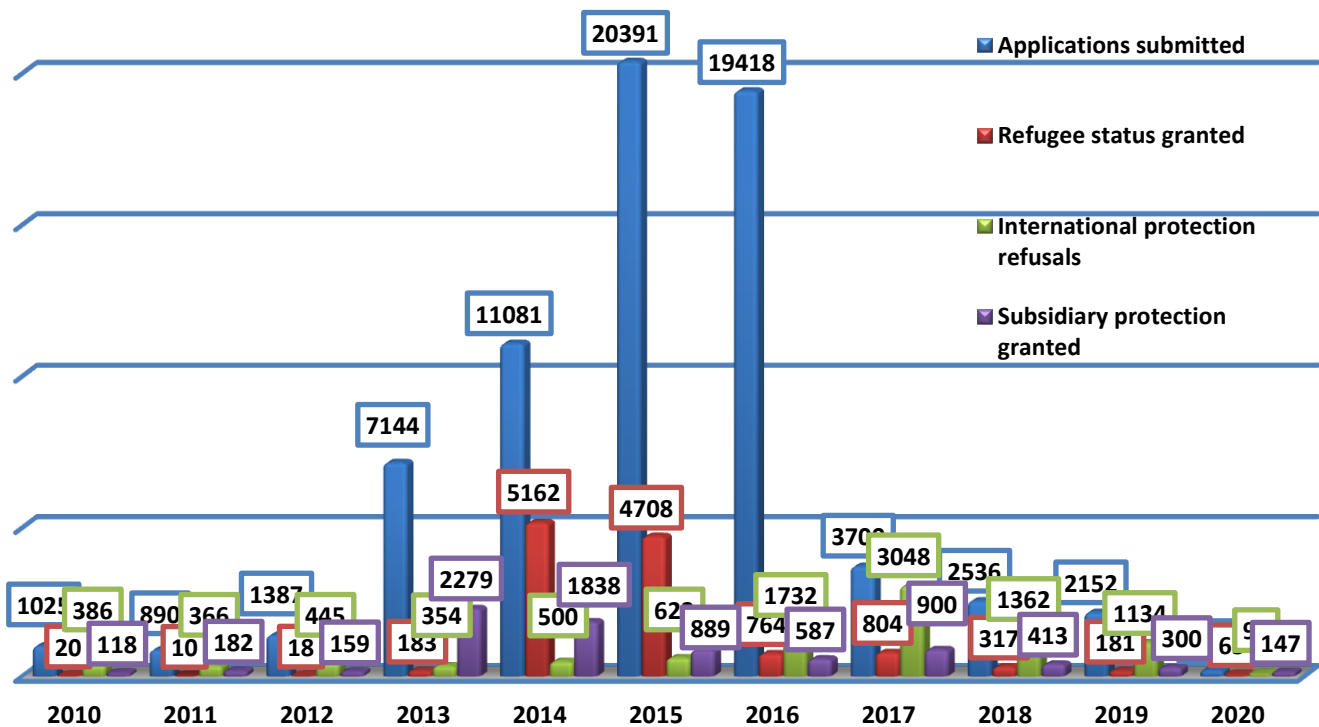

Bulgarian State Agency for Refugees
Total number of applications for international protection submitted,
01.01.2010 - 31.03.2020

Bulgarian State Agency for Refugees
Total number of decisions on applications for international protection
01.01.2010 - 31.03.2020

Bulgarian State Agency for Refugees
Refugee population by gender in March 2020

Bulgarian State Agency for Refugees
Top 5 asylum seeker countries of origin 01.01.1993 - 31.03.2020

Bulgarian State Agency for Refugees
Top 5 asylum seeker countries of origin in 2020

Bulgarian State Agency for Refugees
Total number of applications for international protection submitted in 2020

Bulgarian State Agency for Refugees
Refugee population over 14 years by education in March 2020