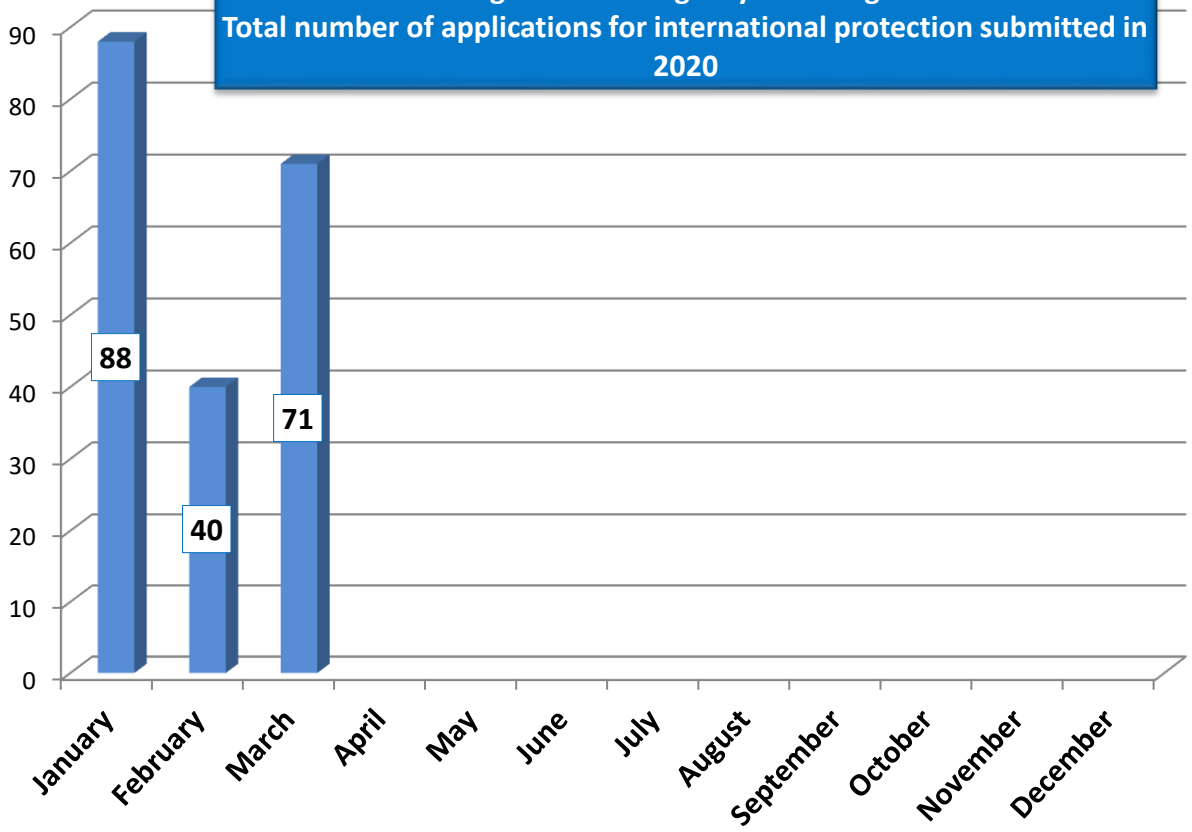

Bulgarian State Agency for Refugees
Total number of applications for international protection submitted in 2020